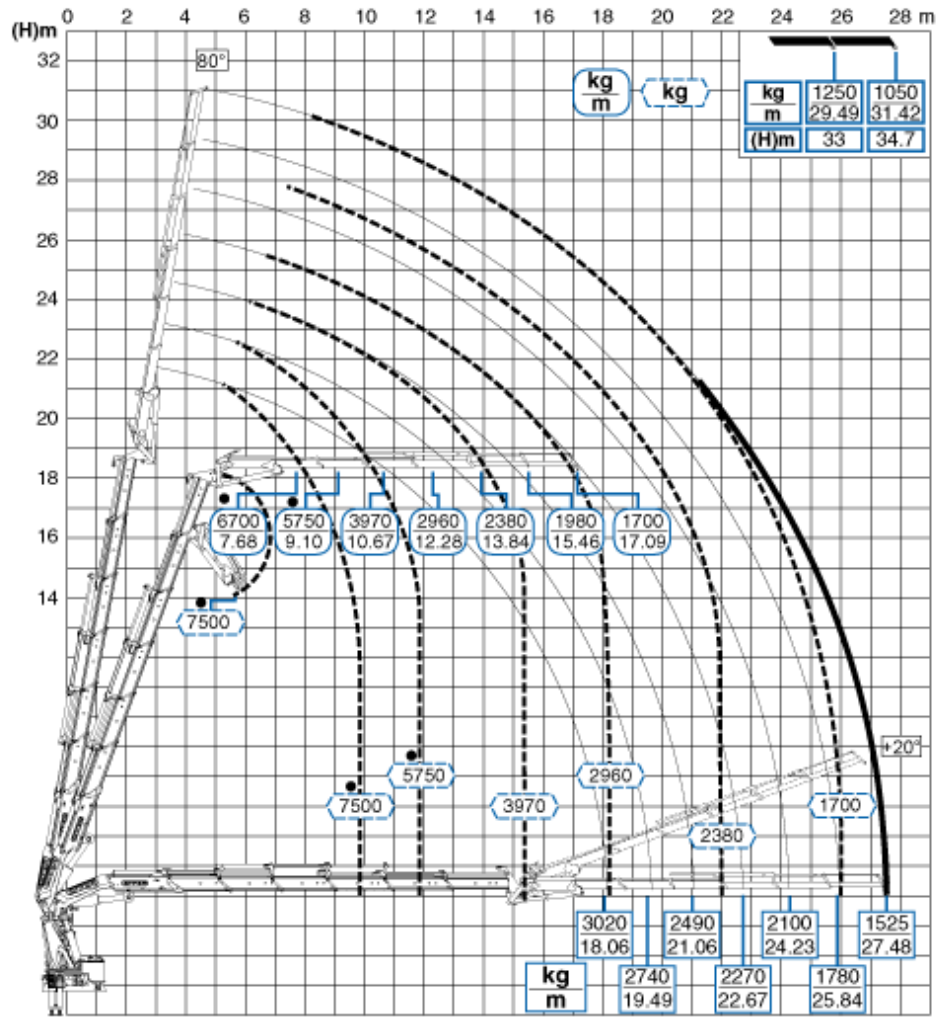

Effer 1255 - SchÄ©ma 6S JIB 6S

JIB260D