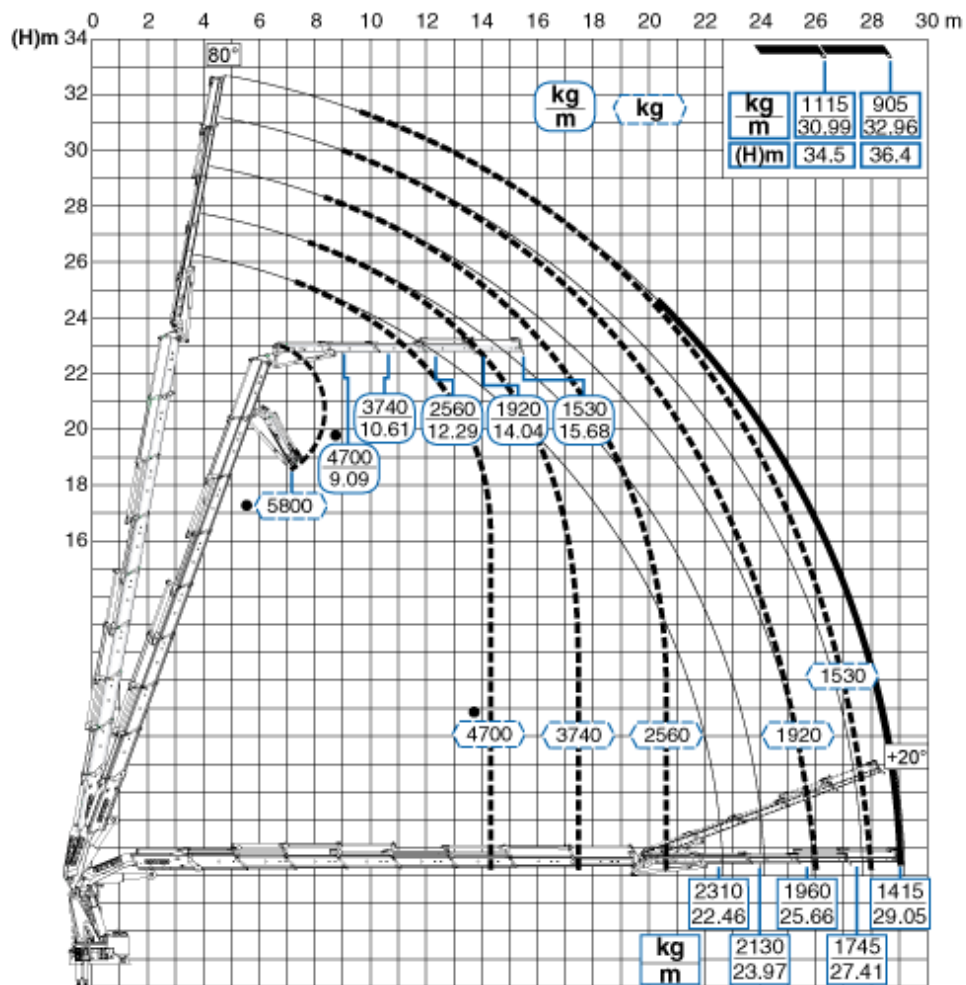

Effer 1255 - Diagram 8S JIB 4S heavy duty

JIB140C