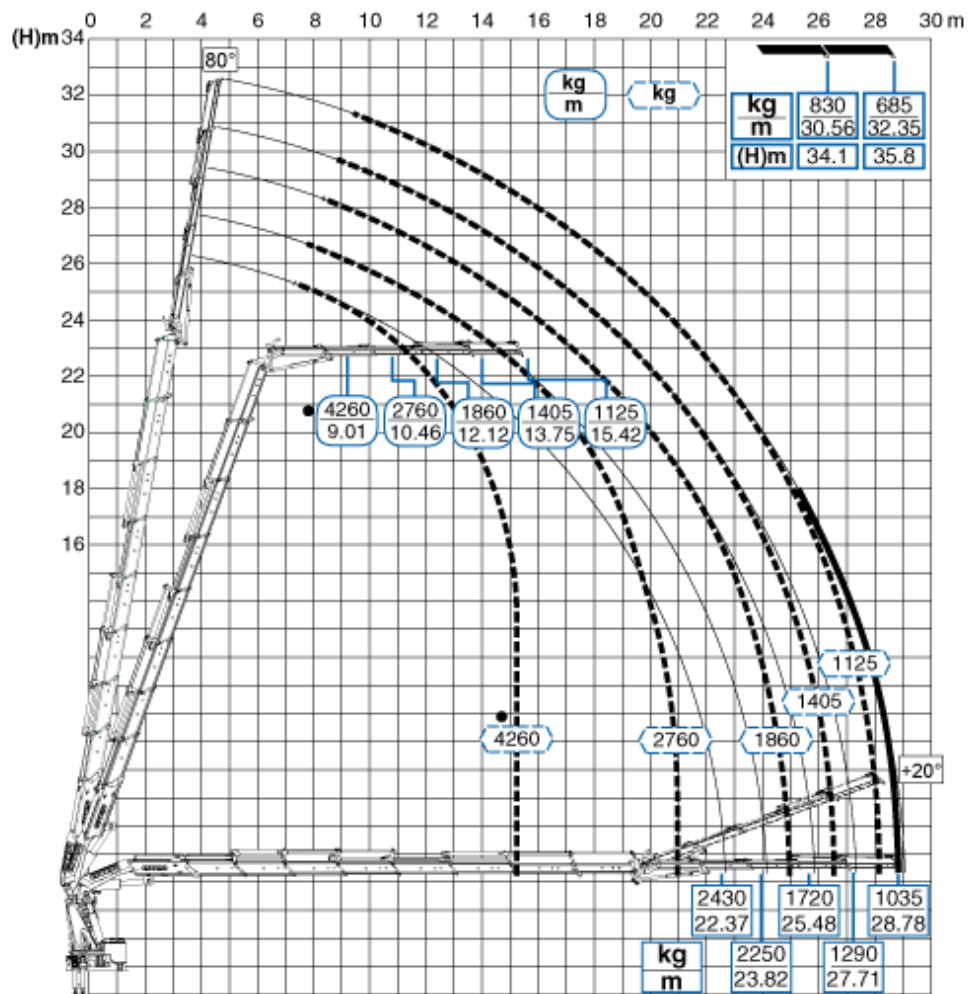

Effer 1255 - Diagram 8S JIB 4S light

JIB100B