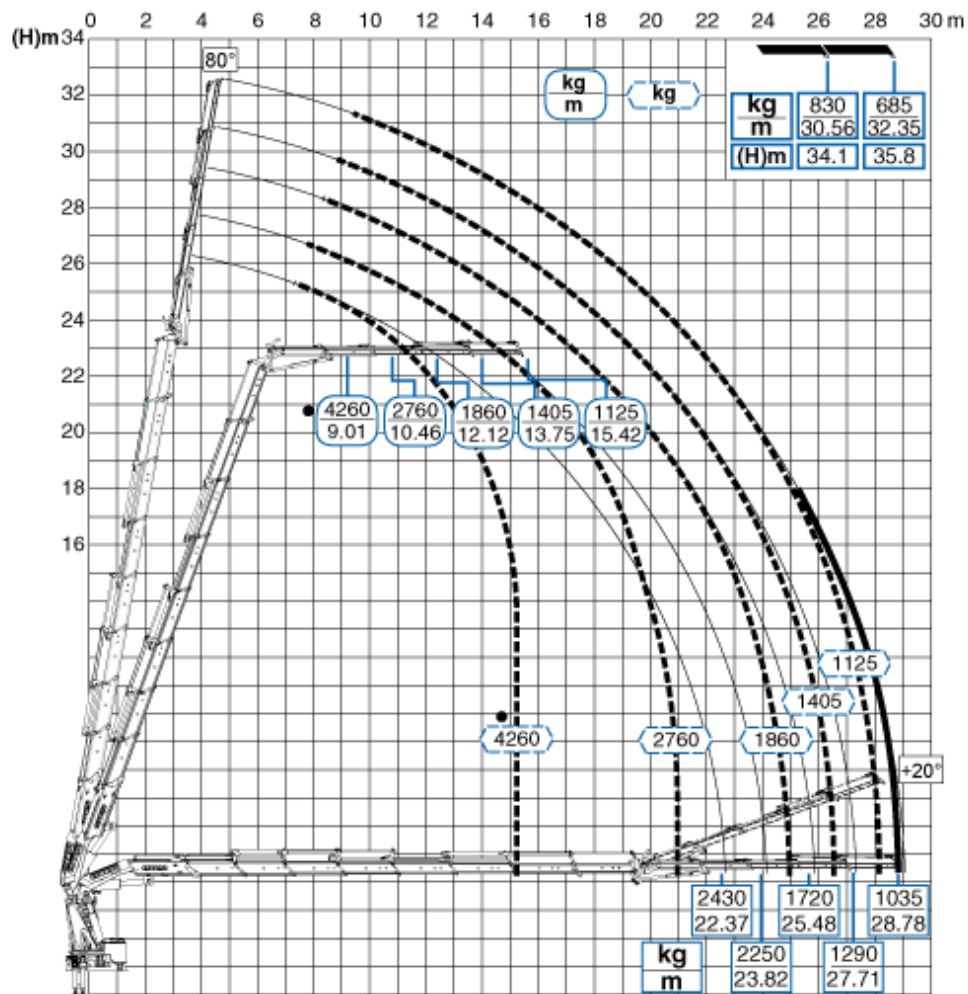

Effer 1255 - SchÅ©ma 8S JIB 4S light

JIB100B