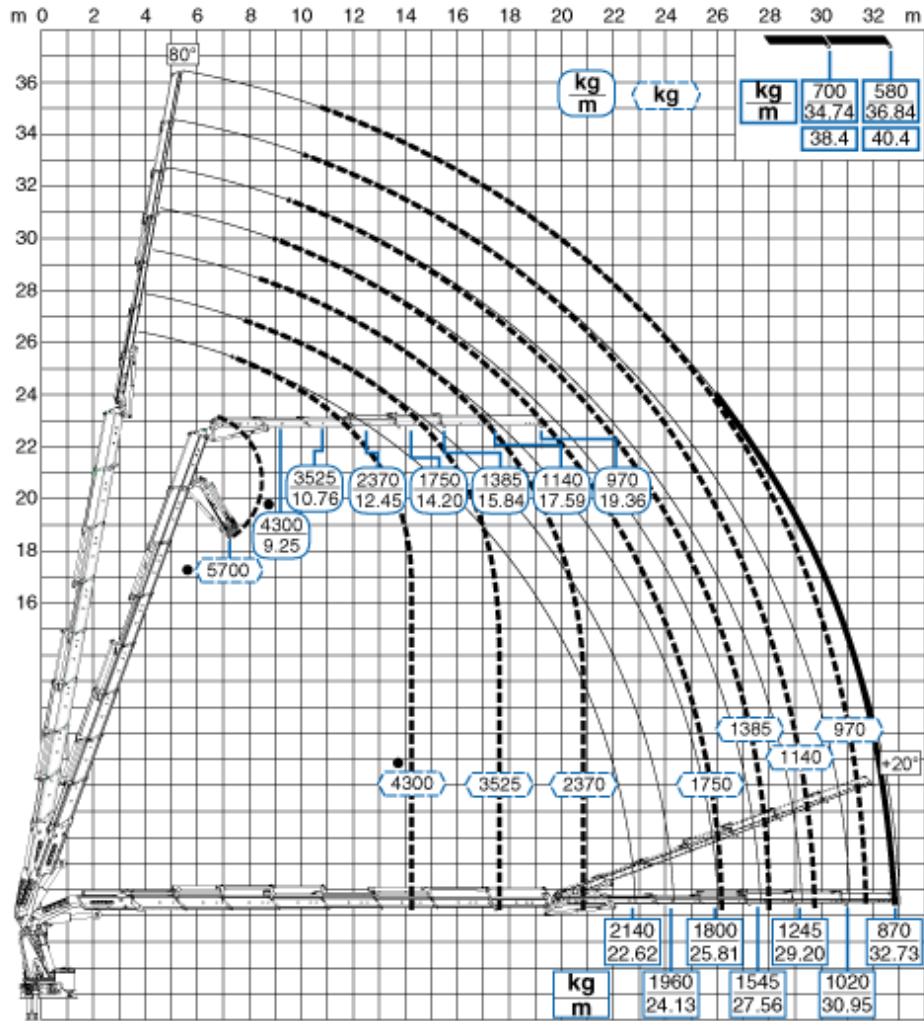

Effer 1255 - Diagram 8S JIB 6S heavy duty

JIB140C