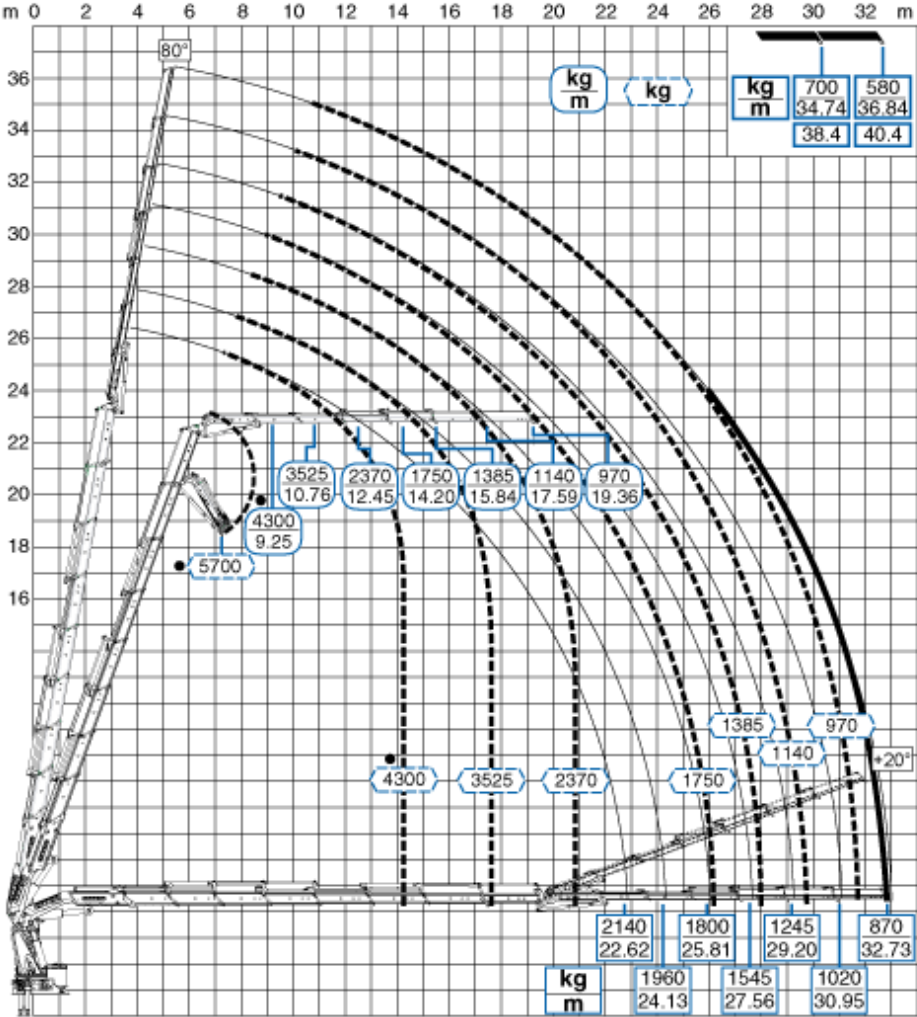

Effer 1255 - SchÄ©ma 8S JIB 6S heavy duty

JIB140C