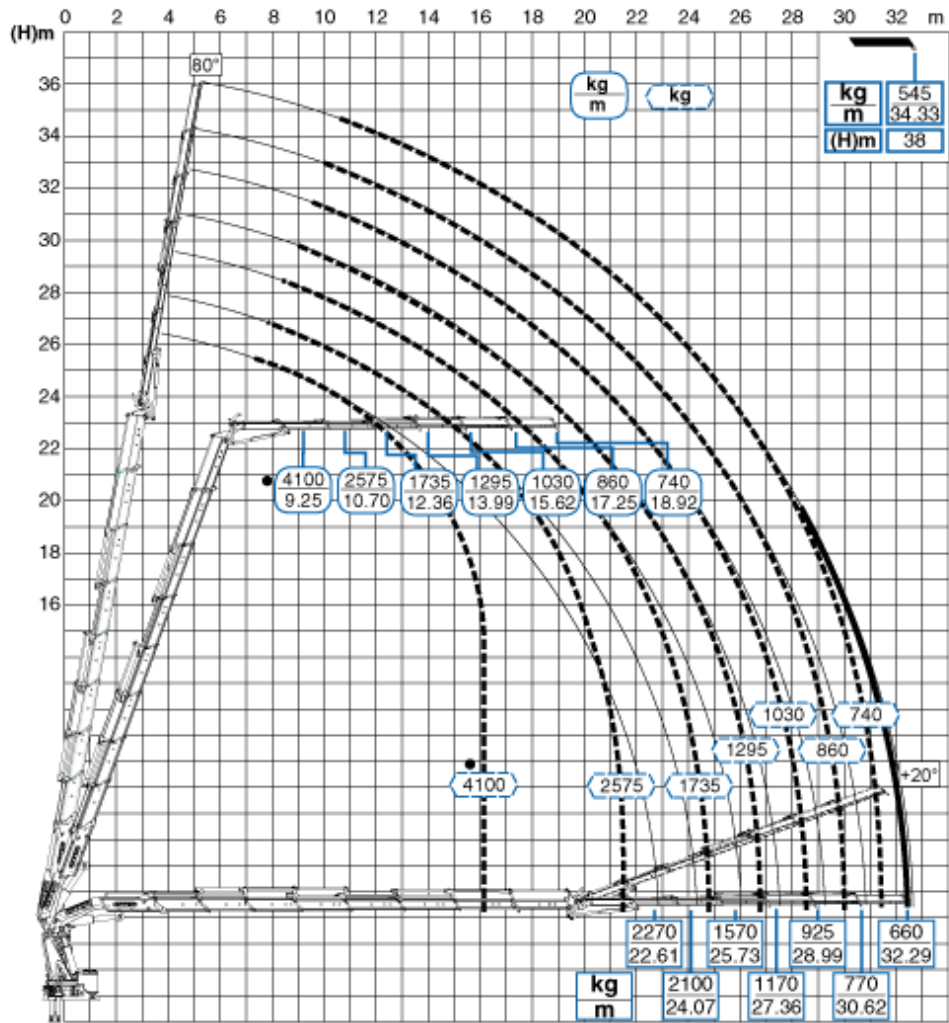

Effer 1255 - Diagram 8S JIB 6S light

JIB100B