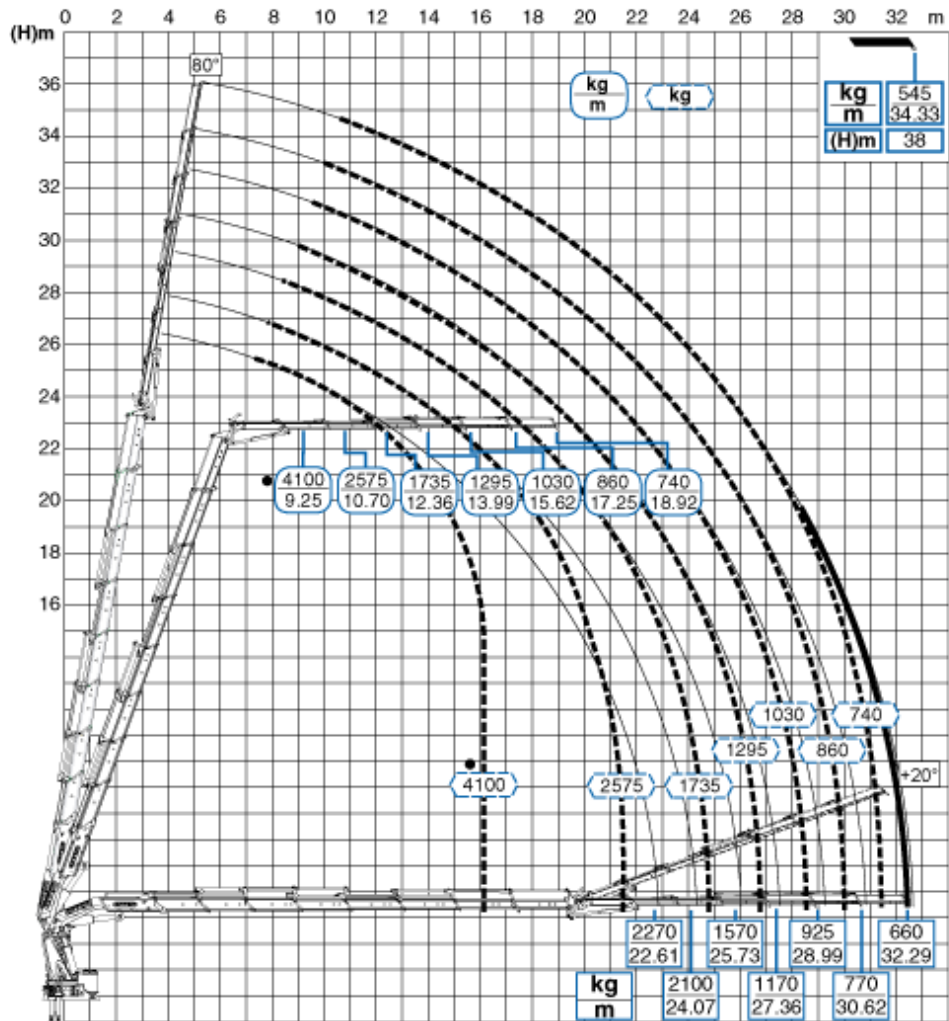

Effer 1255 - SchÄ©ma 8S JIB 6S light

JIB100B